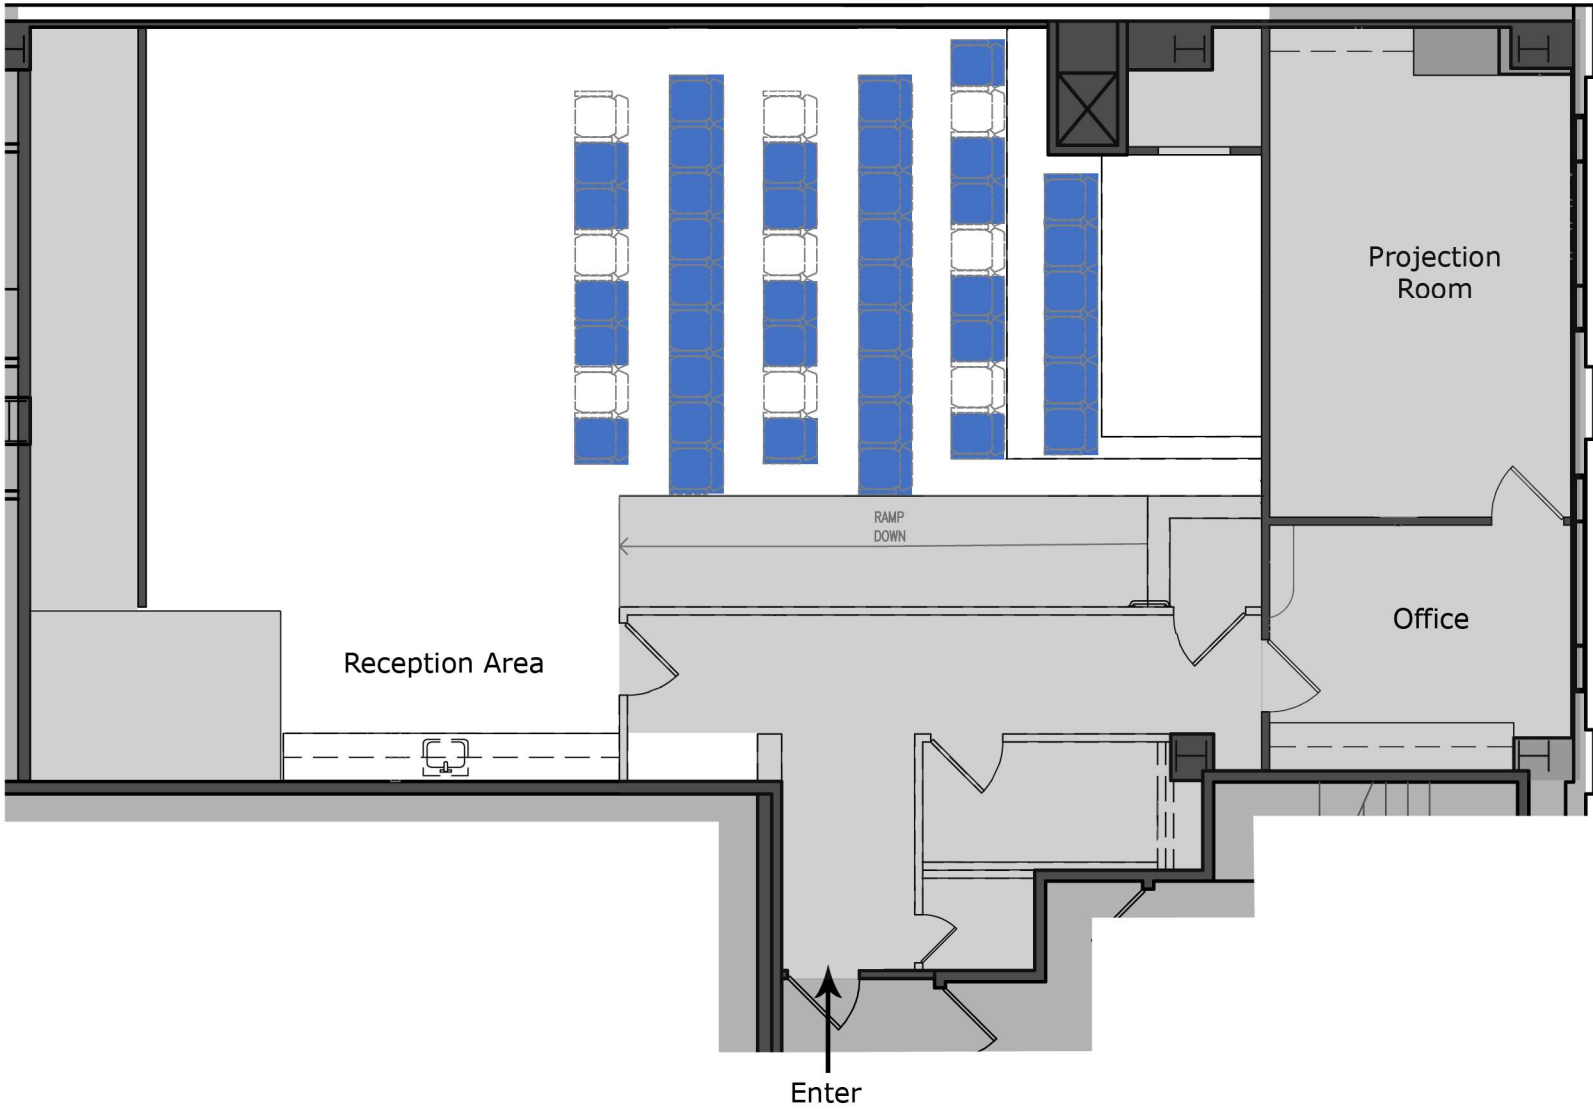

# Rodeo Screening Room - 9 seats with 6' physical distancing

■ Not Used

Suite 140