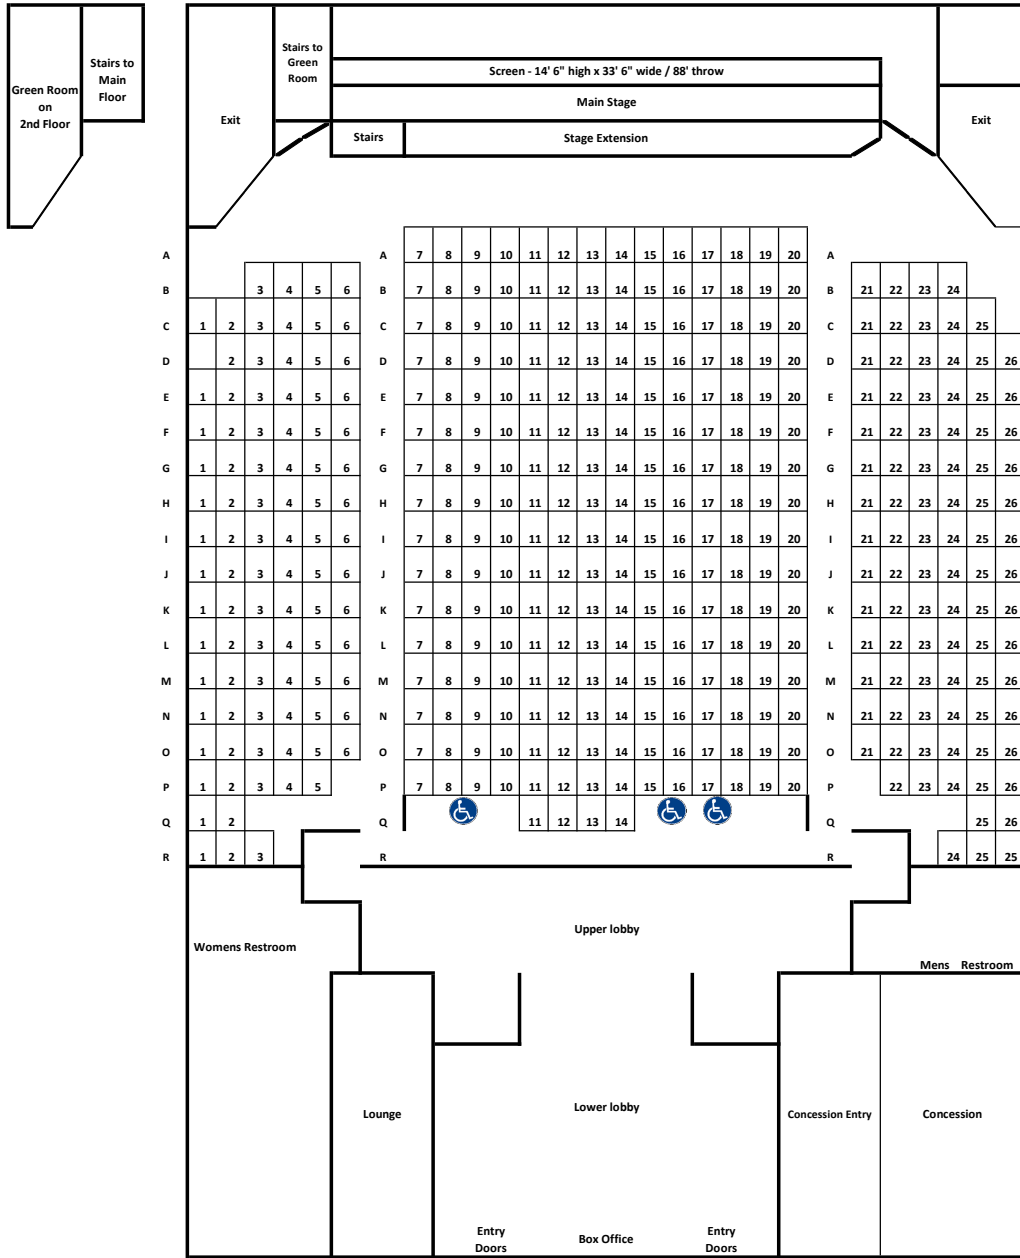

Charleville Blvd

Wilshire Blvd

**Fine Arts Theatre**  
**8556 Wilshire Blvd Beverly Hills, CA 90211**

**Stage dimensions:**  
**Main Stage - 36' wide x 4' deep x 3' high**  
**Stage Extension - 32' wide x 4' deep x 3' high**