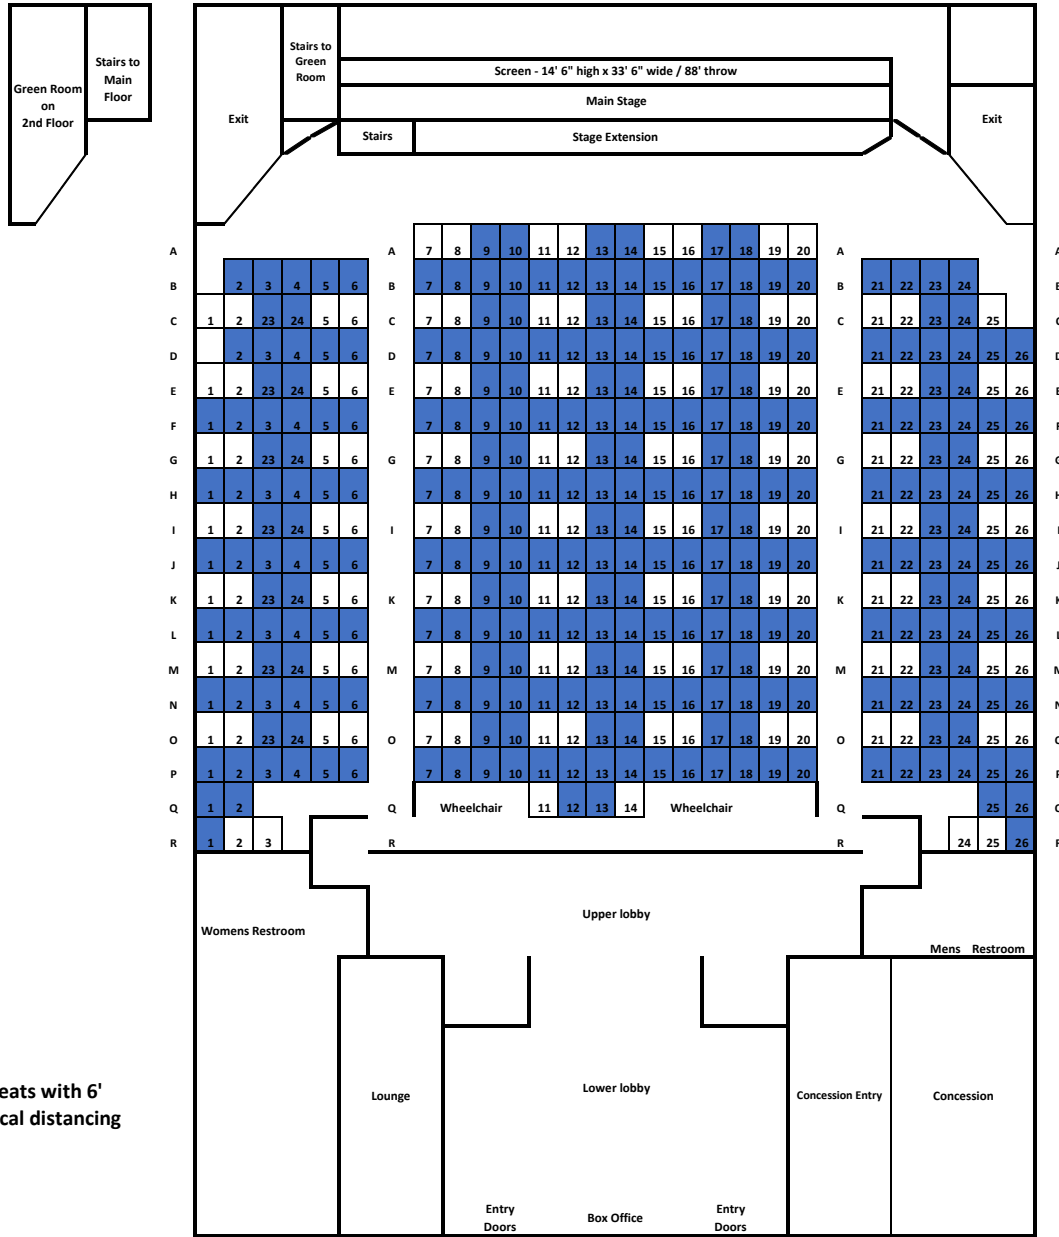

Charleville Blvd

127 seats with 6' physical distancing

Not used

Wilshire Blvd

Fine Arts Theatre
 8556 Wilshire Blvd Beverly Hills, CA 90211

Stage dimensions:
 Main Stage - 36' wide x 4' deep x 3' high
 Stage Extension - 32' wide x 4' deep x 3' high