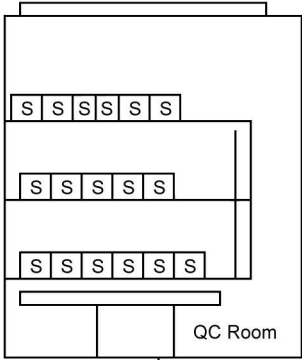

Wilshire Screening Room (50-56 seats)
QC Room at 8670 Wilshire (11-19 seats)
Wilshire Screening Room Art Gallery

QC Room

Suite 115

Emergency Exit

Café Alexander

Art Gallery
Suite 114

Emergency Exit

Projection Room
Suite 112

Radiology
Do not enter

WL

Wilshire Screening Room
Entrance - Suite 110

Inner Lobby

ATM

Elevators

Main Lobby

Front Door

Stairs to loading area

Women's Restroom

Men's Restroom

Southwest corner of
Wilshire and Willaman