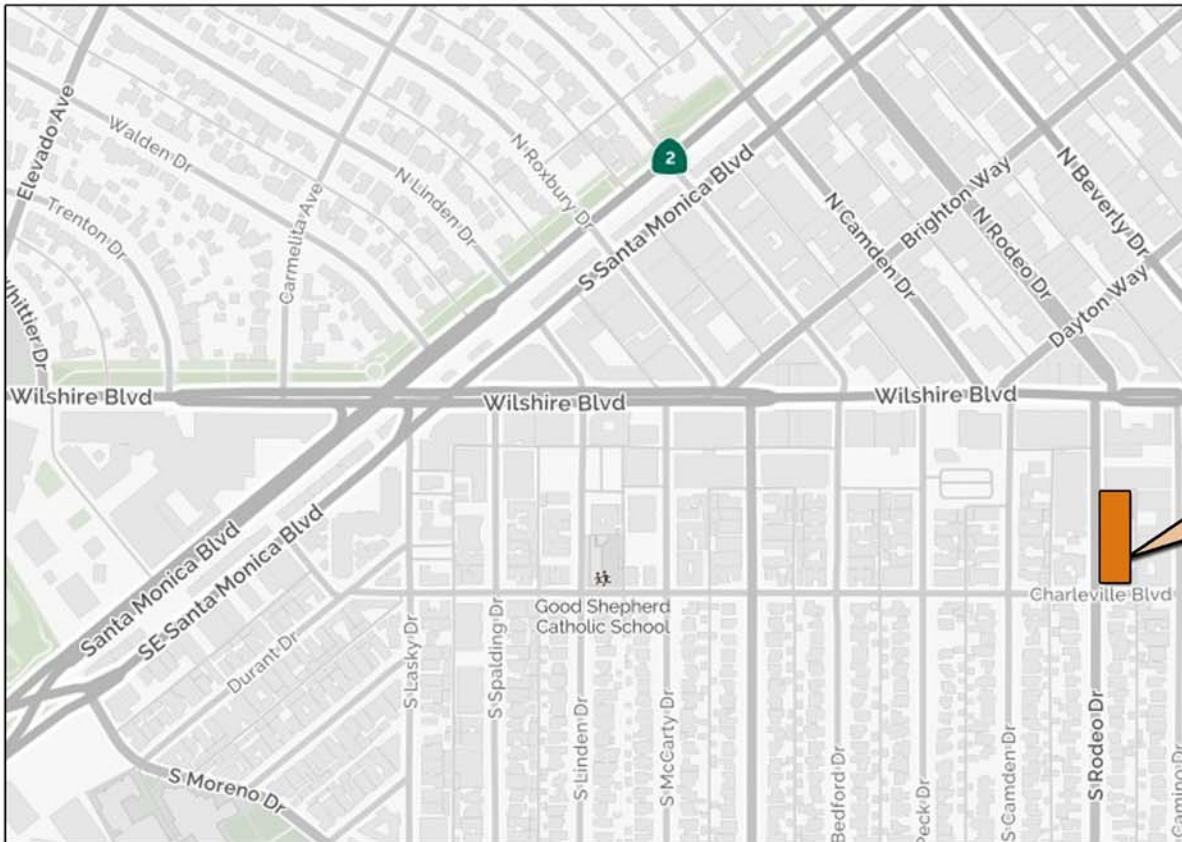

Rodeo Screening Room

150 South Rodeo Drive
Suite 140
Beverly Hills, CA 90212
(49 seats)