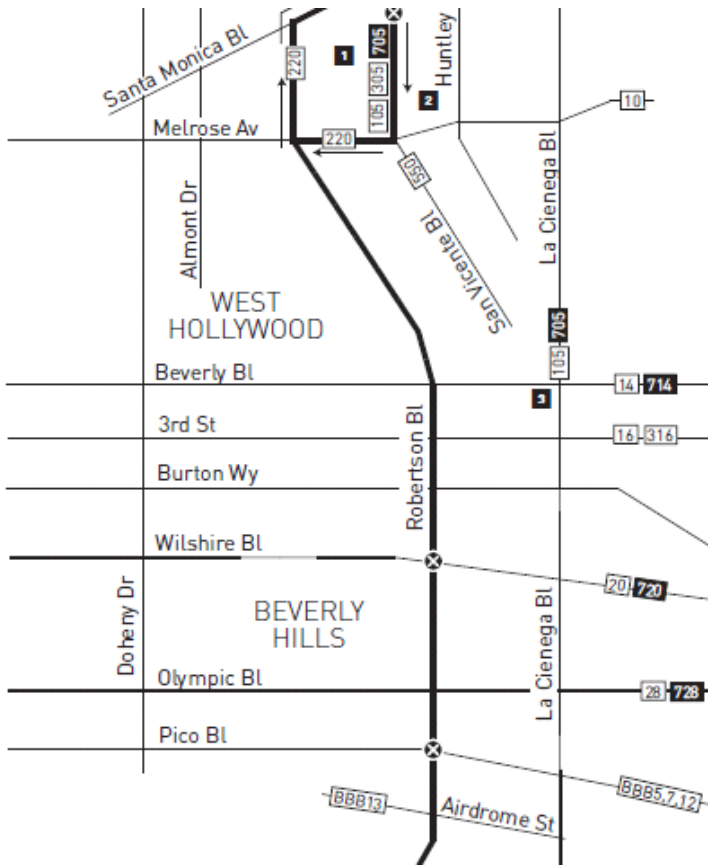

Wilshire Screening Room and The Fine Arts Theatre MASS TRANSIT ROUTES:

MTA trip planner:

http://socaltransport.org/tm_pub_start.php

- **720 Wilshire (Stops at Wilshire and La Cienega):**
http://www.metro.net/riding_metro/bus_overview/images/720.pdf
- **105 & 705 La Cienega (Stops at Wilshire and La Cienega):**
http://www.metro.net/riding_metro/bus_overview/images/105.pdf
http://www.metro.net/riding_metro/bus_overview/images/705.pdf
- **220 (Stops at Wilshire and Robertson):**
http://www.metro.net/riding_metro/bus_overview/images/220.pdf

Route 105

Route 220

LEGEND	
	Route of Line 220
	Timepoint
	Map Notes
	Connecting Line
	Rapid Connecting Line
BBB	Santa Monica's Big Blue Bus
C	Culver CityBus
CE	LADOT Commuter Express Bus

Route 705

Route 720