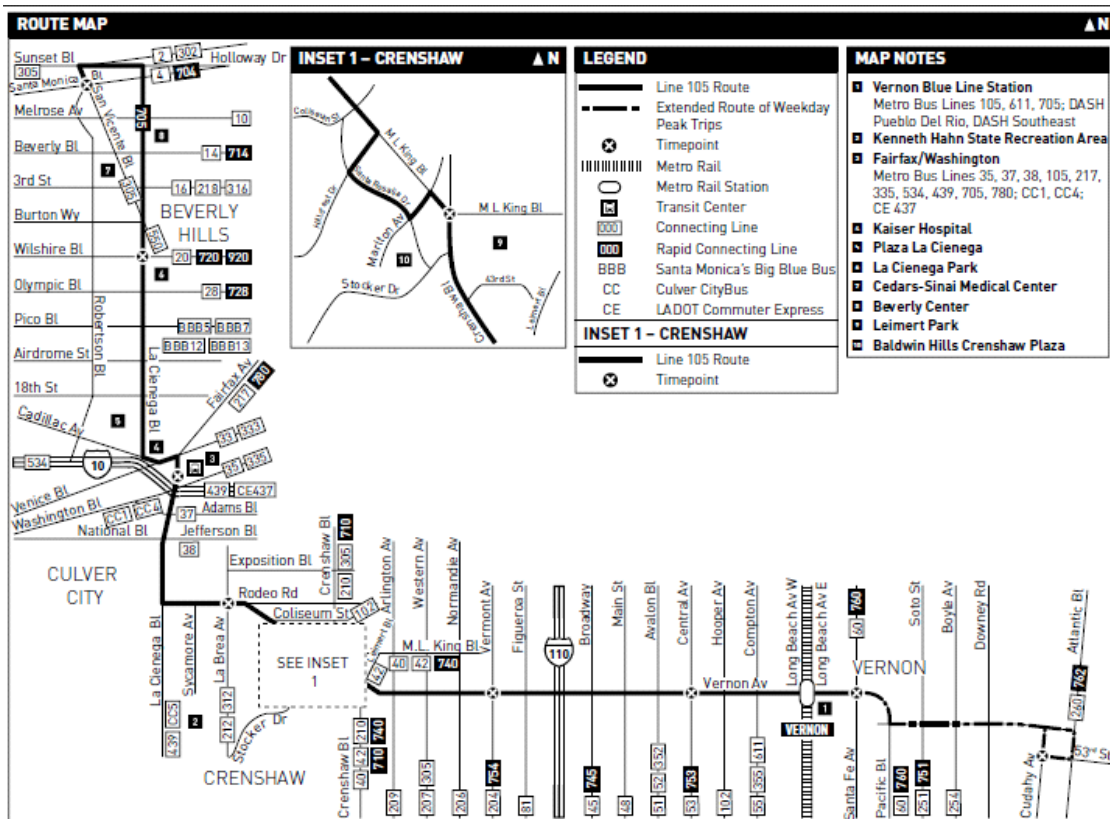

Wilshire Screening Room and The Fine Arts Theatre MASS TRANSIT ROUTES:

MTA trip planner:

http://socaltransport.org/tm_pub_start.php

- **720 Wilshire (Stops at Wilshire and La Cienega):**
http://www.metro.net/riding_metro/bus_overview/images/720.pdf
- **105 & 705 La Cienega (Stops at Wilshire and La Cienega):**
http://www.metro.net/riding_metro/bus_overview/images/105.pdf
http://www.metro.net/riding_metro/bus_overview/images/705.pdf
- **220 (Stops at Wilshire and Robertson):**
http://www.metro.net/riding_metro/bus_overview/images/220.pdf

Route 105

Route 220

LEGEND	
	Route of Line 220
	Timepoint
	Map Notes
	Connecting Line
	Rapid Connecting Line
BBB	Santa Monica's Big Blue Bus
C	Culver CityBus
CE	LADOT Commuter Express Bus

Route 705

Route 720