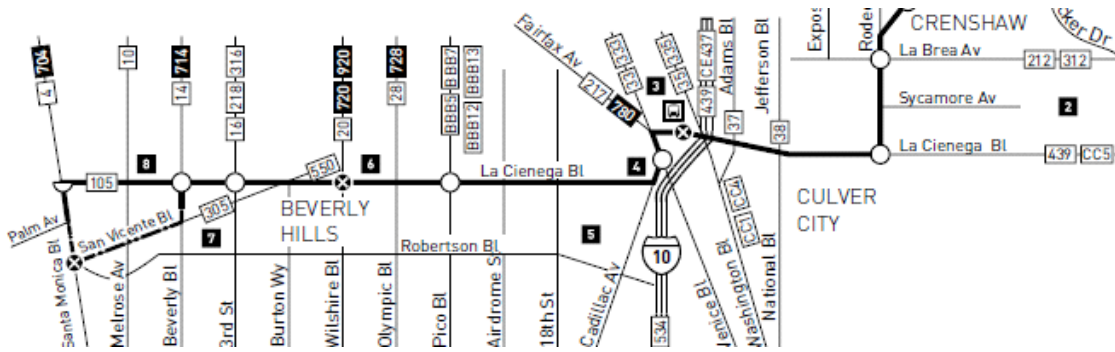

Wilshire Screening Room and The Fine Arts Theatre MASS TRANSIT ROUTES:

MTA trip planner:

http://socaltransport.org/tm_pub_start.php

- **720 Wilshire (Stops at Wilshire and La Cienega):**
http://www.metro.net/riding_metro/bus_overview/images/720.pdf
- **105 & 705 La Cienega (Stops at Wilshire and La Cienega):**
http://www.metro.net/riding_metro/bus_overview/images/105.pdf
http://www.metro.net/riding_metro/bus_overview/images/705.pdf
- **220 (Stops at Wilshire and Robertson):**
http://www.metro.net/riding_metro/bus_overview/images/220.pdf

Route 105

Route 220

LEGEND	
	Route of Line 220
	Timepoint
	Map Notes
	Connecting Line
	Rapid Connecting Line
BBB	Santa Monica's Big Blue Bus
C	Culver CityBus
CE	LADOT Commuter Express Bus

Route 705

Route 720